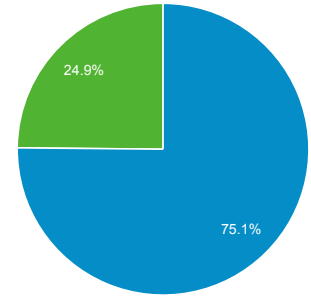

Audience Overview

All Users  
100.00% Sessions

Aug 28, 2016 - Aug 28, 2017

Overview

■ New Visitor ■ Returning Visitor

Country	Sessions	% Sessions
1. India	170,862	28.49%
2. United States	95,681	15.95%
3. United Kingdom	22,343	3.72%
4. Philippines	22,052	3.68%
5. Pakistan	18,469	3.08%
6. Malaysia	12,680	2.11%
7. Nigeria	11,931	1.99%
8. Canada	11,667	1.95%
9. Germany	10,977	1.83%
10. Indonesia	10,760	1.79%